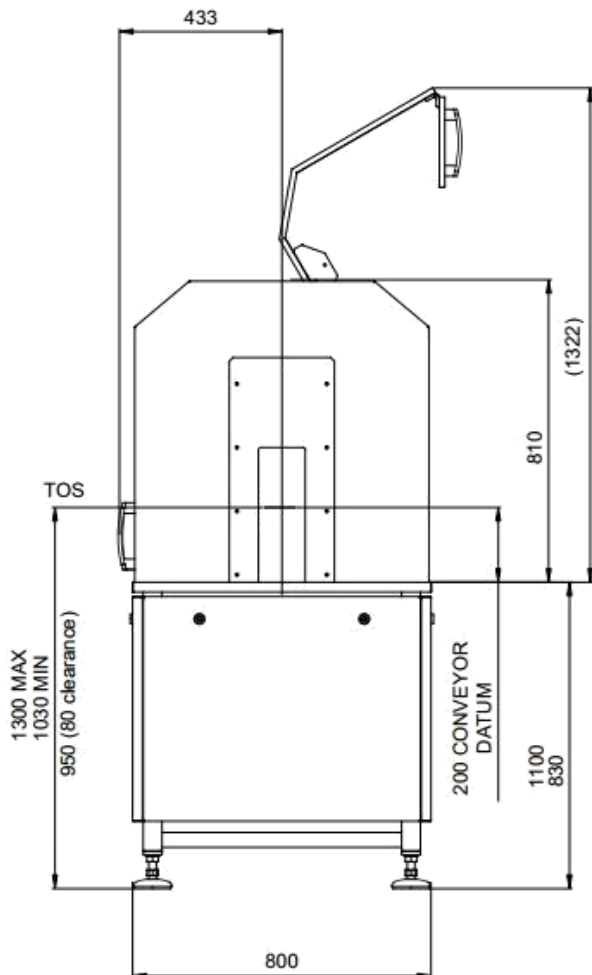

RINSE USING INDIVIDUALLY ADJUSTABLE MICRO-NOZZLES

- Wash Aluminium, Glass Or PET Containers
- Unique & Adjustable Micro-Nozzle Design
- Rinse Difficult To Reach Locations
- Quick Changes Between Container Size (SMED)
- Contained Unit Minimises Water Consumption
- Very Low Maintenance
- The PowerWash Can Be Equipped With:
 - Multiple Washing Fixtures
 - AquaMinder Auto Start/Stop
 - Water Recycling & Filtration (optional)

Product supplied may differ from image based on container drying requirements. Image represents the PowerWash.

Combine With The PowerGuide For The Complete Washing & Drying Solution

POWERWASH STANDARD CONFIGURATIONS

DIMENSIONAL DRAWING: PowerWash

All dimensions in mm