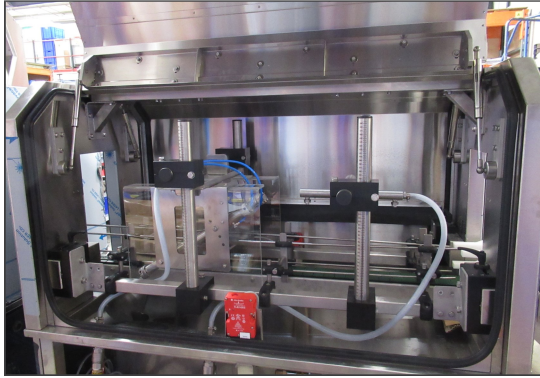

RINSE USING INDIVIDUALLY ADJUSTABLE MICRO-NOZZLES

- Wash Aluminium, Glass Or PET Containers
- Unique & Adjustable Micro-Nozzle Design
- Rinse Difficult To Reach Locations
- Quick Changes Between Container Size (SMED)
- Contained Unit Minimises Water Consumption
- Very Low Maintenance
- The PowerWash Can Be Equipped With:
 - Multiple Washing Fixtures
 - AquaMinder Auto Start/Stop
 - Water Recycling & Filtration (optional)

Product supplied may differ from image based on container drying requirements. Image represents the PowerWash.

Combine With The PowerGuide For The Complete Washing & Drying Solution

POWERWASH STANDARD CONFIGURATIONS

DIMENSIONAL DRAWING: PowerWash

All dimensions in mm